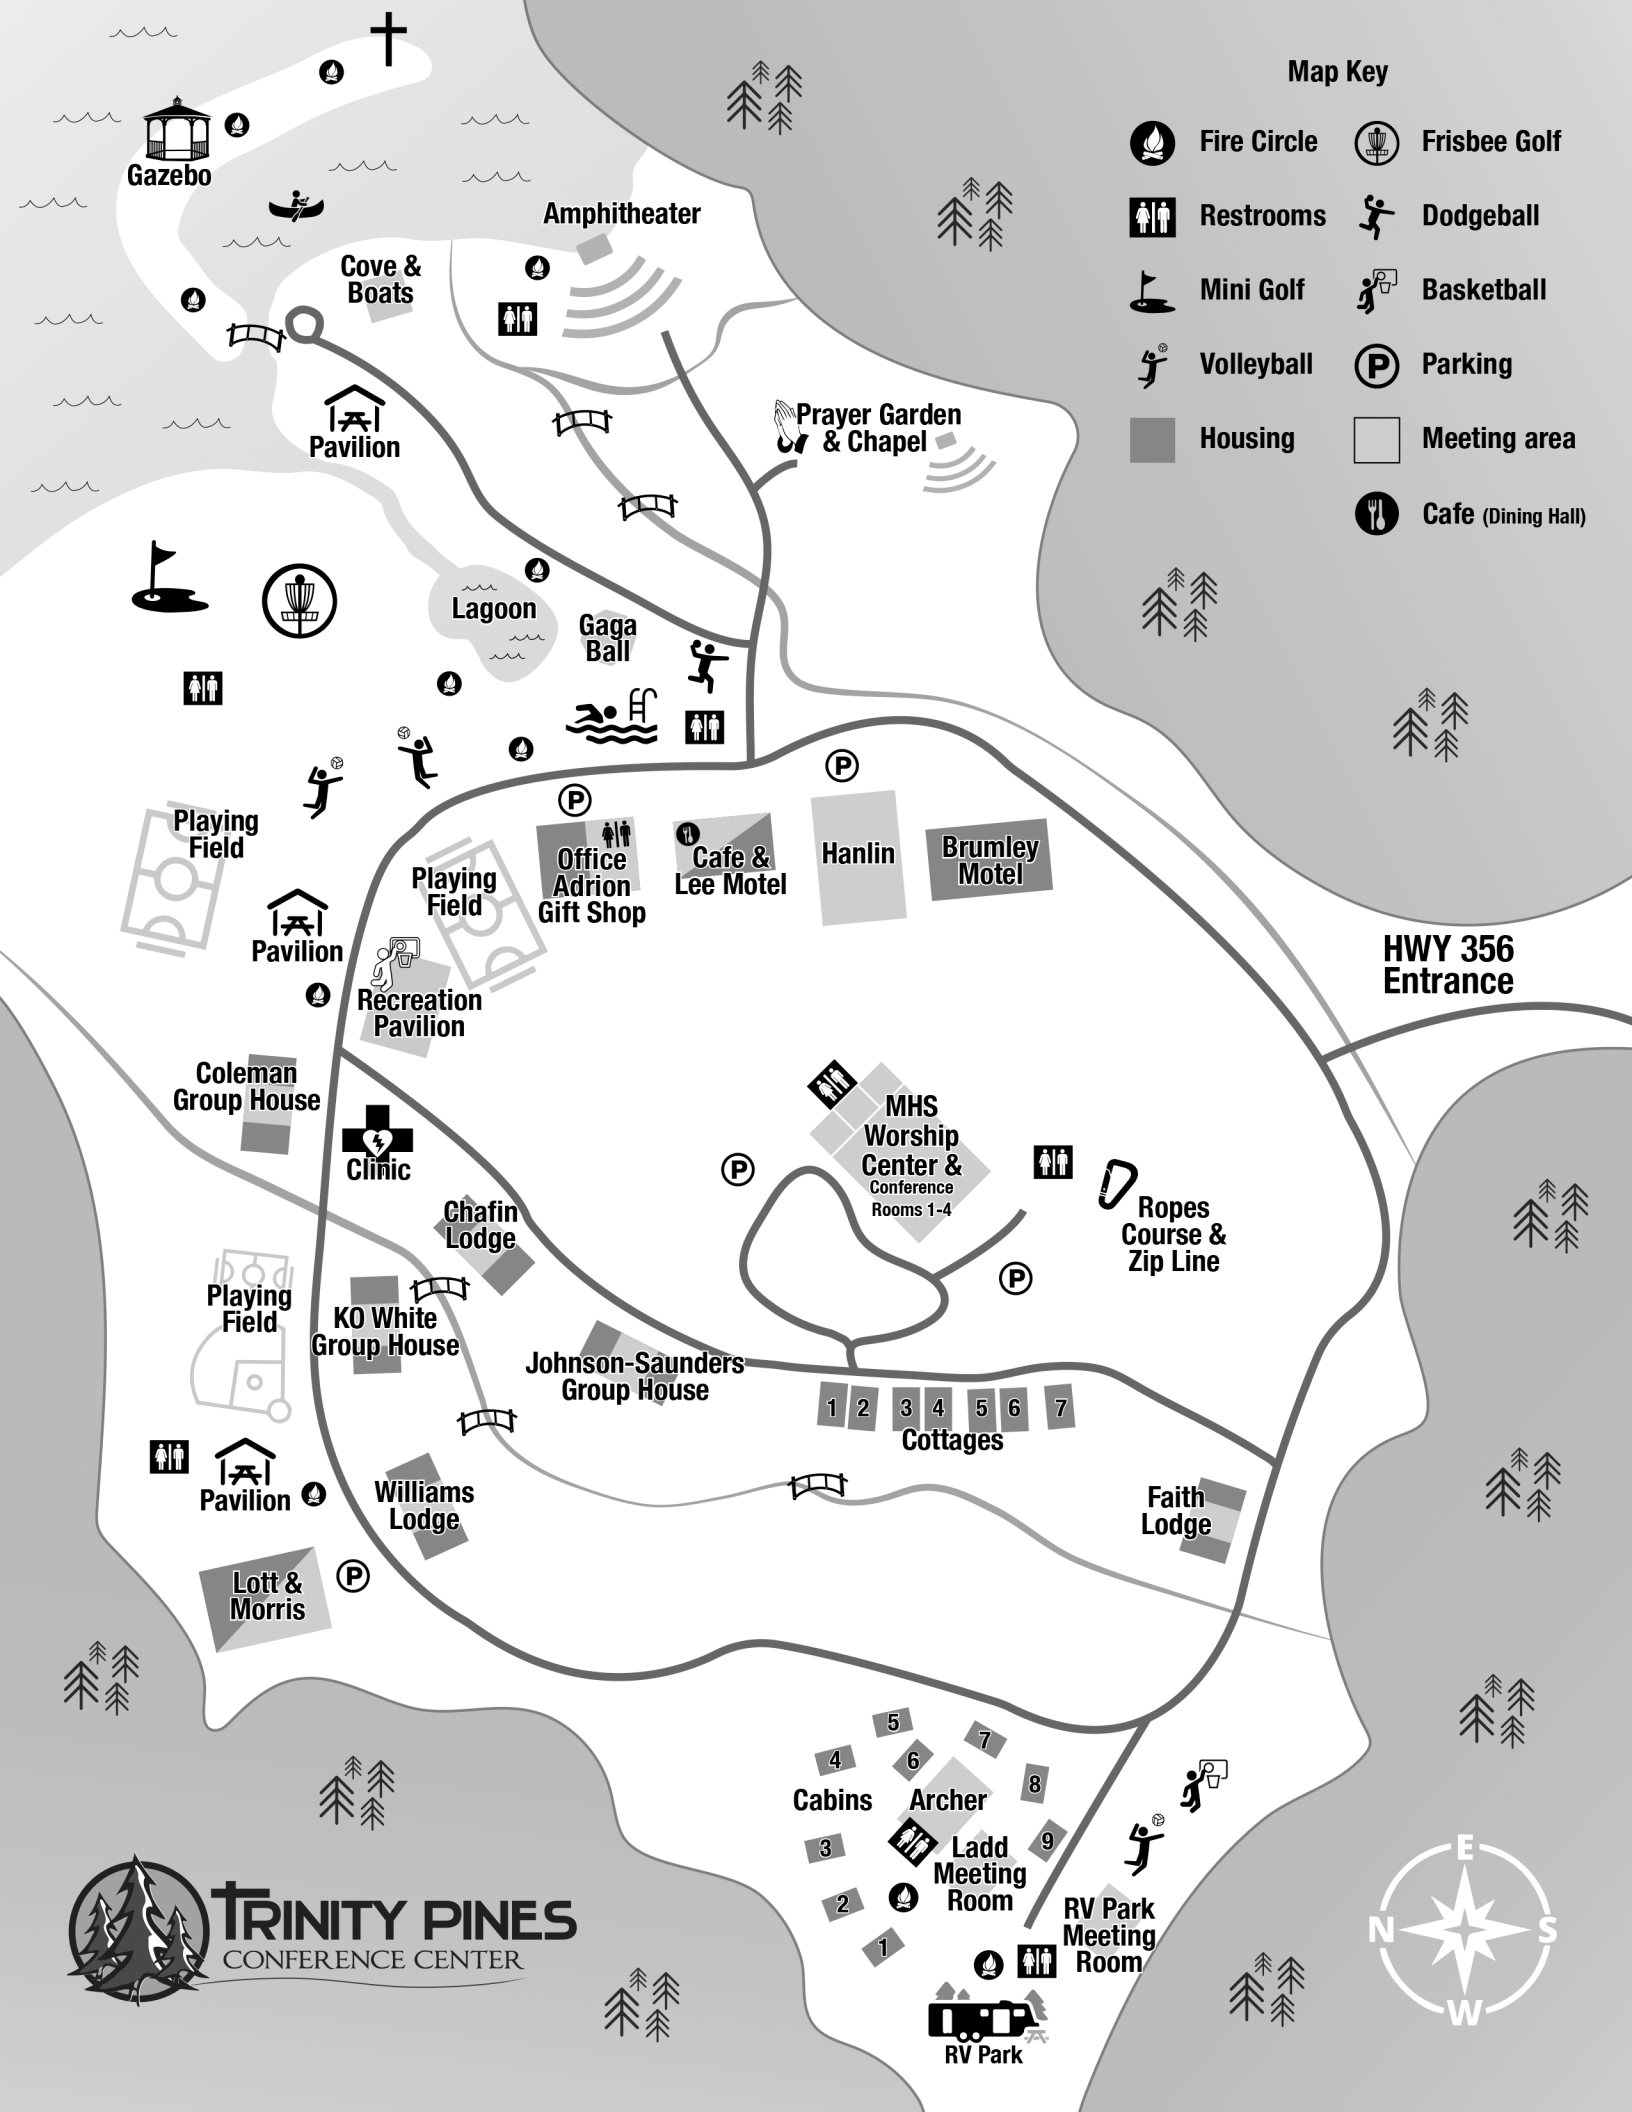

Map Key

-  Fire Circle
-  Frisbee Golf
-  Restrooms
-  Dodgeball
-  Mini Golf
-  Basketball
-  Volleyball
-  Parking
-  Housing
-  Meeting area
-  Cafe (Dining Hall)

HWY 356 Entrance

**TRINITY PINES**  
CONFERENCE CENTER

1 2 3 4 5 6 7  
Cottages

Cabins

Archer

Ladd Meeting Room

RV Park Meeting Room

RV Park