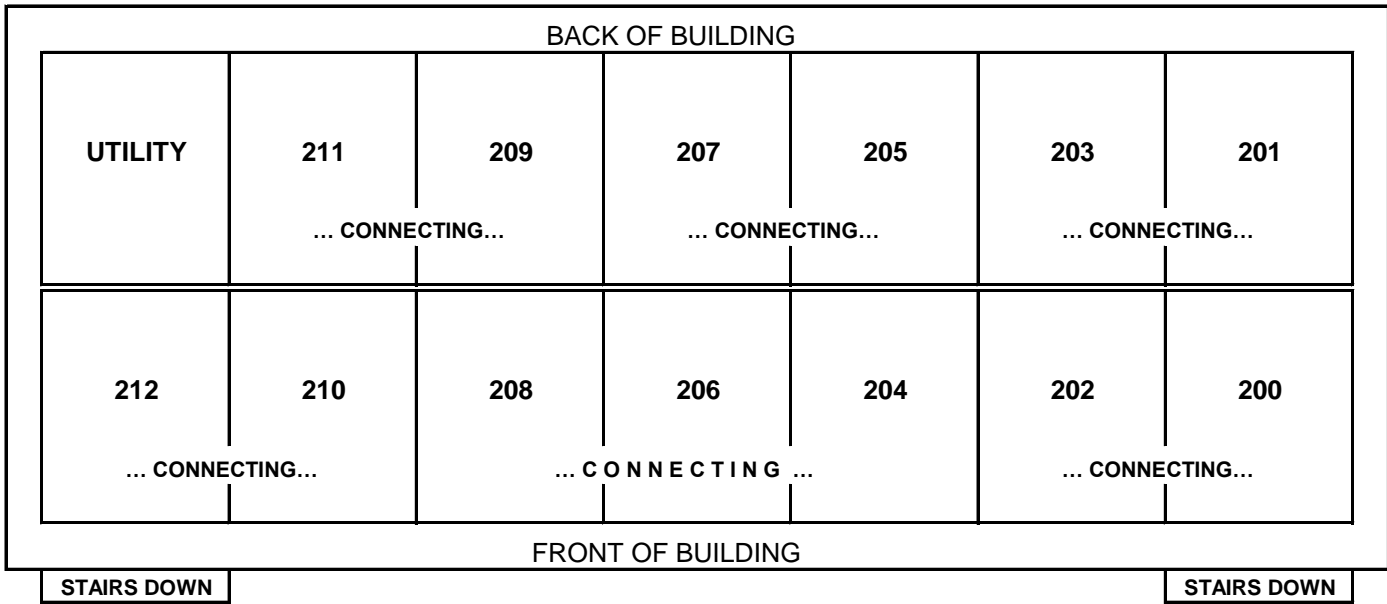

BRUMLEY LODGE

First floor has 14 rooms and second floor has 13 rooms.
Each room has one queen size bed, two sets of bunk beds and a private bath.

SECOND FLOOR

FIRST FLOOR